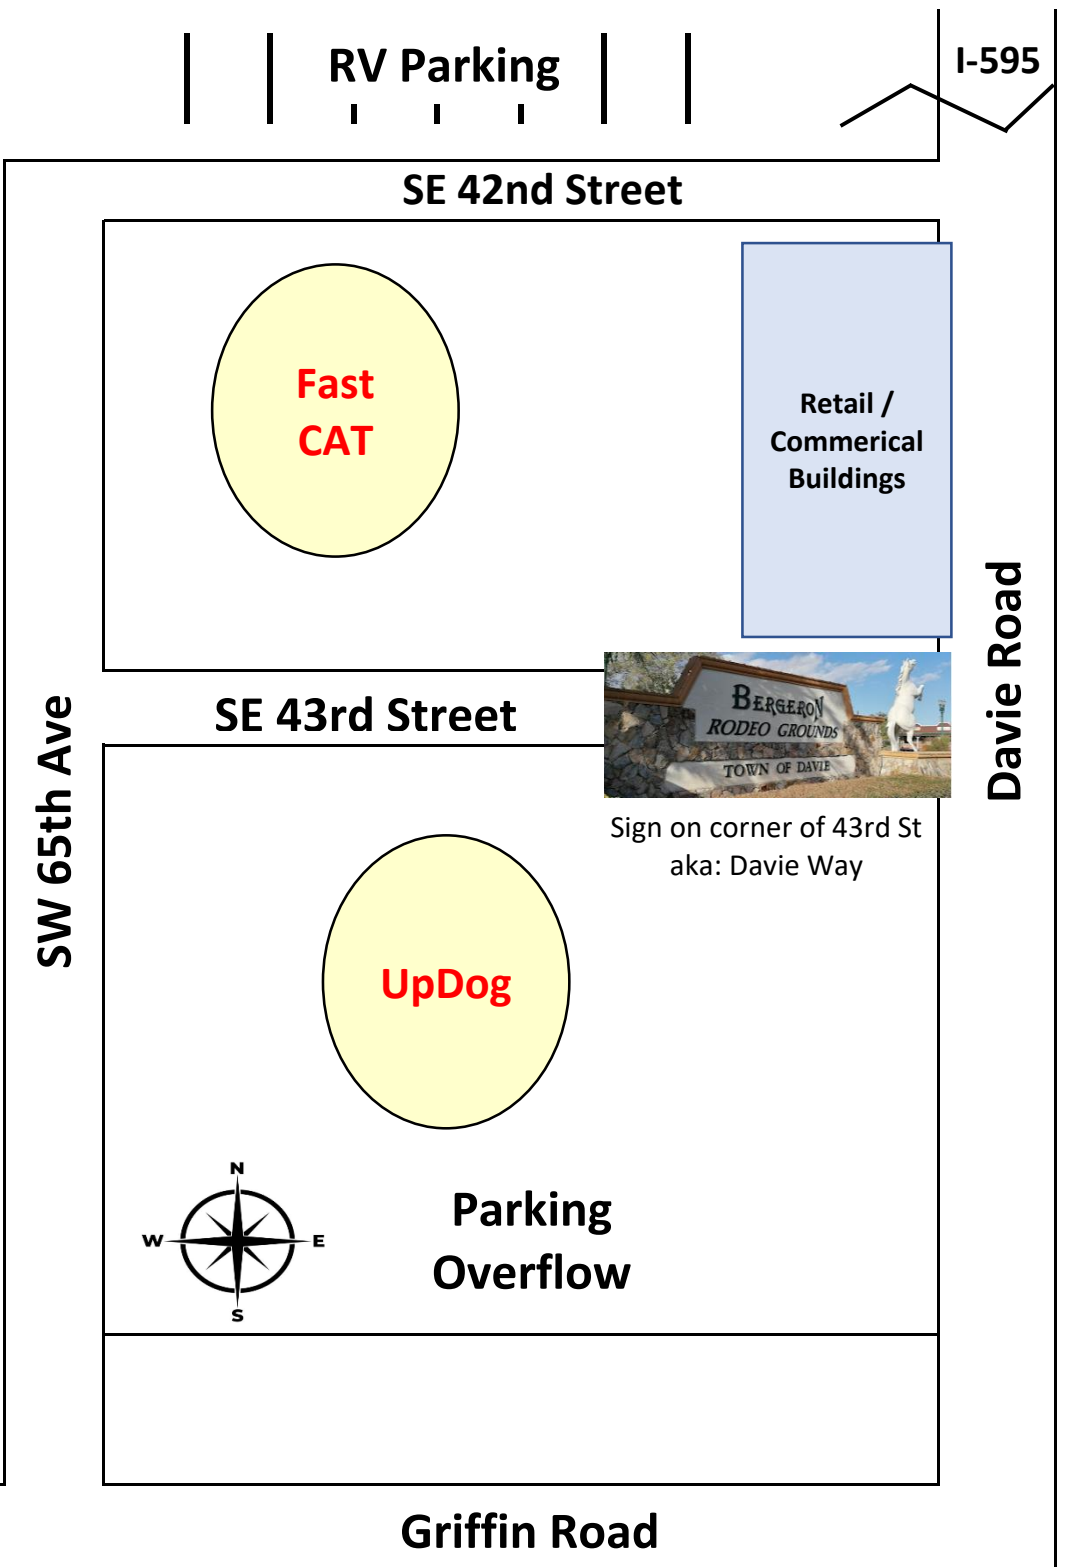

RV Parking

I-595

ENTRANCE

Car Parking

Dog Obedience Club of Hollywood
Canine Round-Up
Bergeron Rodeo Grounds
Davie, FL

SW 65th Ave

SE 42nd Street

SE 43rd Street

Davie Road

Parking Overflow

Griffin Road

Sign on corner of 43rd St aka: Davie Way