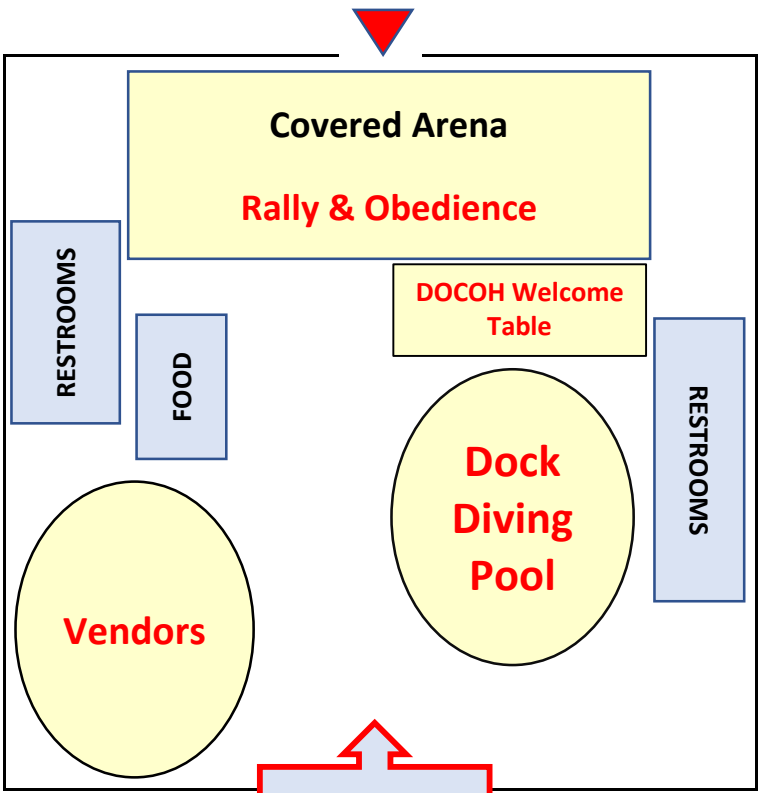

RV Parking

I-595

ENTRANCE

Car Parking

Dog Obedience Club of Hollywood
Canine Round-Up
Bergeron Rodeo Grounds
Davie, FL

SW 65th Ave

SE 42nd Street

SE 43rd Street

Davie Road

Parking Overflow

Griffin Road

Sign on corner of 43rd St aka: Davie Way